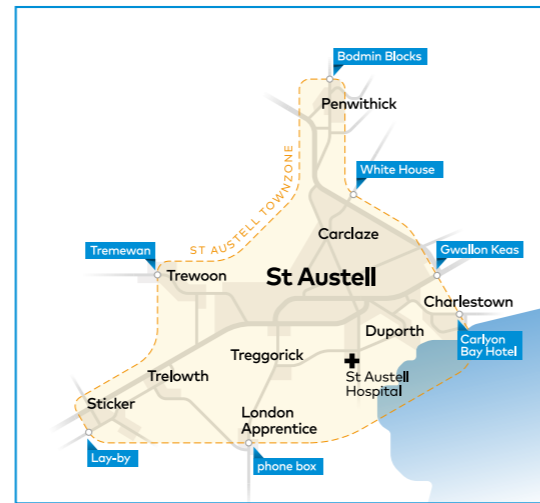

RIDE CORNWALL BY TRAIN AND BUS

Hop on and switch off when you go by train and bus

Explore everything Cornwall has to offer with our Ride Cornwall ticket. Enjoy unlimited one-day travel on any train and most bus services in Plymouth and Cornwall.

For more information visit [GWR.com/trainandbus](https://www.gwr.com/trainandbus)