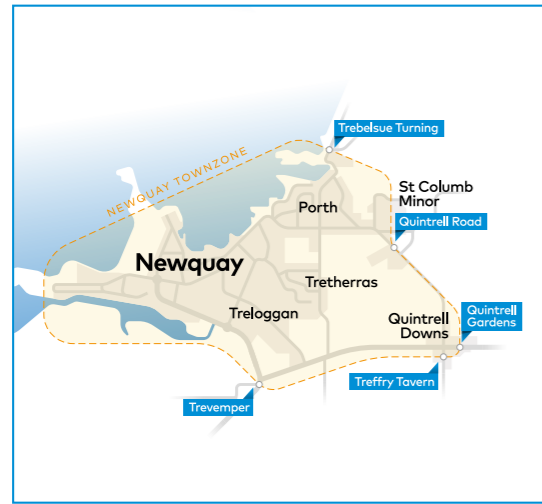

RIDE CORNWALL BY TRAIN AND BUS

Hop on and switch off when you go by train and bus

Explore everything Cornwall has to offer with our Ride Cornwall ticket. Enjoy unlimited one-day travel on any train and most bus services in Plymouth and Cornwall.

For more information visit [GWR.com/trainandbus](https://www.gwr.com/trainandbus)