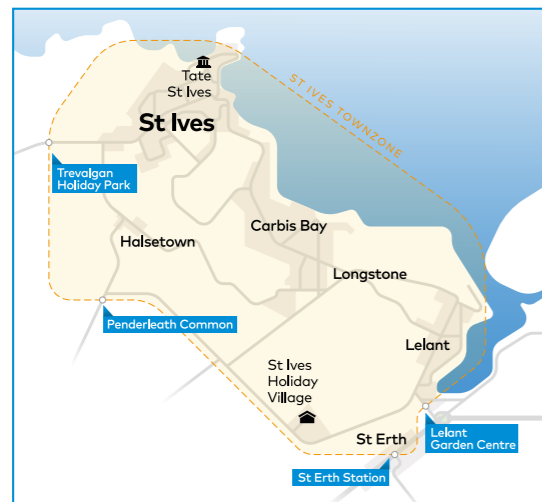

RIDE CORNWALL BY TRAIN AND BUS

Hop on and switch off when you go by train and bus

Explore everything Cornwall has to offer with our Ride Cornwall ticket. Enjoy unlimited one-day travel on any train and most bus services in Plymouth and Cornwall.

For more information visit [GWR.com/trainandbus](https://www.gwr.com/trainandbus)