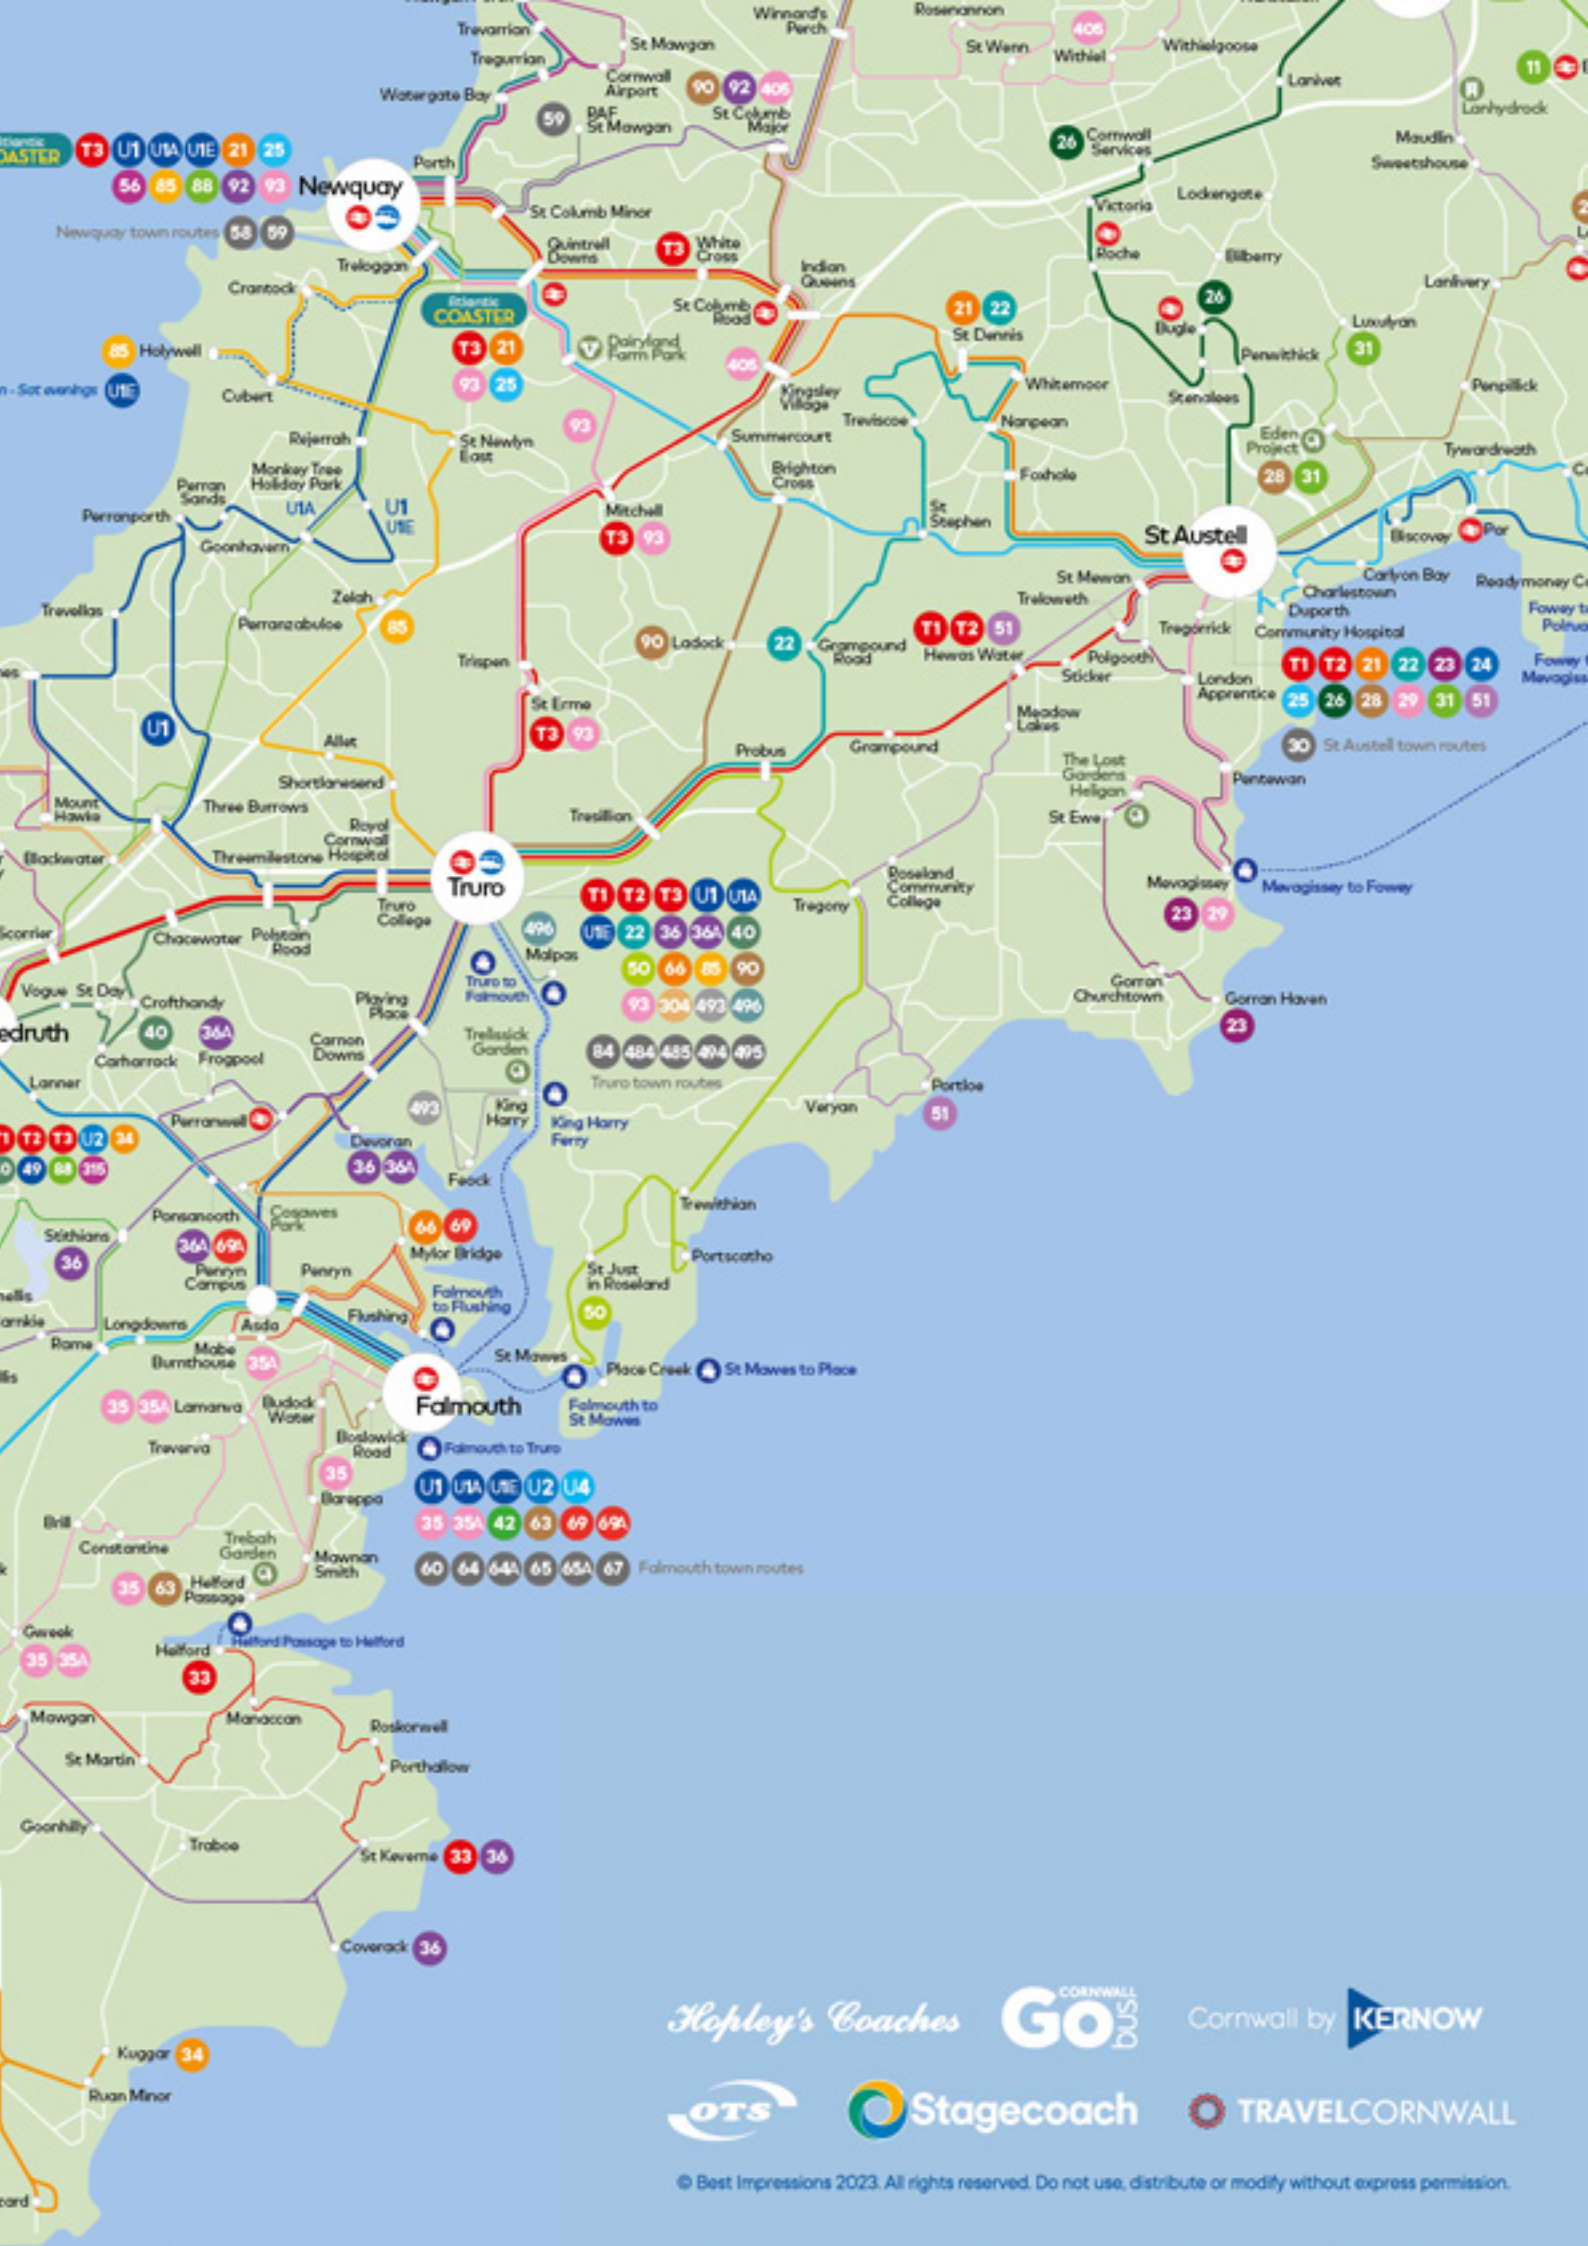

Hopley's Coaches

CORNWALL
GO BUS

Cornwall by **KERNOW**

OTS

Stagecoach

TRAVELCORNWALL