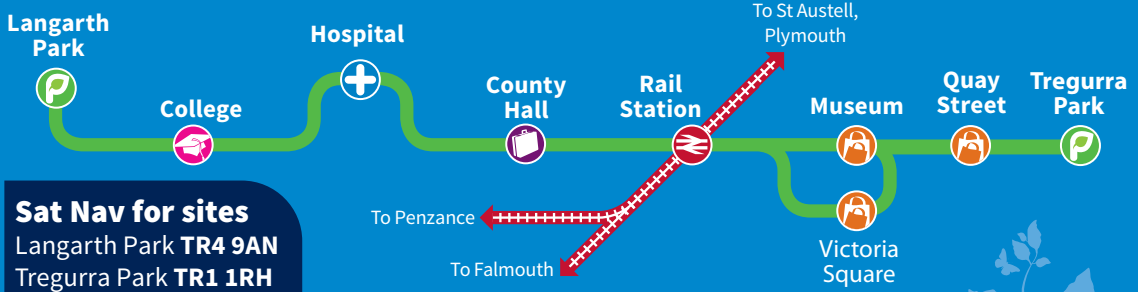

These tickets are the fastest way to board the bus.

App based Multi-Day Tickets

(Days not necessarily consecutive)

5 Day Ticket (equivalent to £2.20 per day) **£11.00**
Valid for 60 Days once activated

20 Day Ticket (equivalent to £2.00 per day) **£40.00**
Valid for 180 Days once activated

60 Day Ticket (equivalent to £1.64 per day) **£98.60**
Valid for 360 Days once activated

See First Bus App for further details

These tickets are available from the driver, you can pay either by cash or Credit/Debit card, contactless. These tickets will take a little longer to process as you board.

On bus from the driver - Monday to Saturday

Day Ticket **£2.40**

Group Ticket **New** Available after 0900 **£6.00**
Up to 5 Adults

Family Day Ticket 2 Adults, up to 4 children (5-15) **£4.70**

Under 5s **Free**

Valid PLUSBUS ticket holder **Free**

Fares correct as of April 2024

Using the service

When the bus is approaching, hold out your hand to signal to the driver that you wish to board.

Sat Nav for sites

Langarth Park **TR4 9AN**
Tregurra Park **TR1 1RH**

Travel information

The high frequency service operates to Truro City Centre, Monday to Saturday. Buses operate between 10 and 15 minute intervals during peak times to suit the needs of commuters and those visiting Truro. Please see the timetable for more information.

Regular customers can save money with a multi-day ticket

Important information

- All companion and assistant dogs are permitted to use the site and travel on the service at the drivers discretion.
- Parking on site is available between the hours of 6.30am to 8.30pm, Monday to Saturday. The site will be locked outside of these times.
- The service does not currently operate on Sundays or Public Holidays unless advertised otherwise.
- If you arrive at the site after the gates have been locked, you can contact off site security on 01872 322146 or 0300 1234 100.

Further information

Please visit our website at:
www.cornwall.gov.uk/parkfortruro
email: **TruroPRSupervisor@FirstGroup.com**

Park for Truro is a service provided by Cornwall Council.

If you would like this information in another format or language please contact:
Cornwall Council, County Hall,
Treyew Road, Truro TR1 3AY
e: customerservices@cornwall.gov.uk
t: 0300 1234 100

Cornwall recycles
Kernow a wra eyglyghya

March 2024 JN53971

Park for Truro

Park and Ride

Timetable and pocket guide