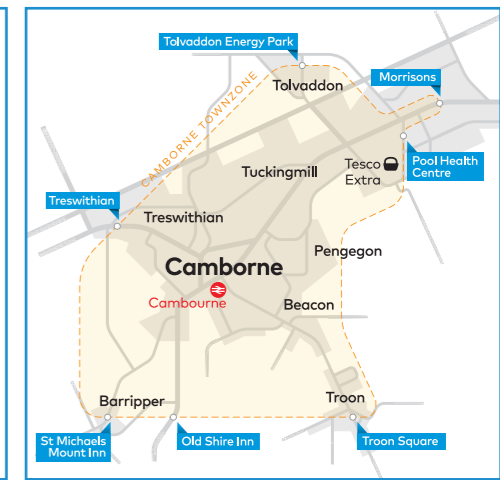

Sundays and bank holidays

buses towards RNAS Culdrose

Service No	36	36	36
Truro Railway Station	1028	1328	1628
Truro Bus Station	1033	1333	1633
Playing Place Bus Shelter	1043	1343	1643
Carnon Downs bus shelter	1045	1345	1645
Devoran Church	1052	1352	1652
Perranwell opp Royal Oak	1102	1402	1702
Stithians Crelow Lane	1112	1412	1712
Post Office	1117	1417	1717
Helston Tesco	1130	1430	1730
Helston Seven Stars	1135	1435	1735
Helston Sainsburys	1140	1440	1740
RNAS Culdrose	1145	1445	

for Flambards

buses towards Truro

Service No	36	36	36
RNAS Culdrose	1201	1501	
Cottage Hospital	1205	1505	
Helston Sainsburys	0908	1208	1508
Helston Seven Stars Arr	0913	1213	1513
Helston Seven Stars Dep	0915	1215	1515
Helston Tesco	0920	1220	1520
Post Office	0932	1232	1532
Stithians Crelow Lane	0938	1238	1538
Perranwell Royal Oak	0948	1248	1548
Devoran Church	0958	1258	1558
Carnon Downs bus shelter	1005	1305	1605
Playing Place Bus Shelter	1007	1307	1607
Truro Bus Station	1017	1317	1617
Truro Railway Station	1022	1322	1622

Mondays to Fridays on schooldays only

buses towards Redruth School

Service No	36S	36S
	SD	SD
Penair School		1510
Truro Bus Station C	0717	1520
Playing Place Bus Shelter	0727	1530
Carnon Downs bus shelter	0729	1532
Carnon Downs Bissoe Road	0732	1535
Devoran Church	0738	1541
Perranwell Railway Station	0743	1546
Perranwell opp Chapel	0745	1548
Frogpool Cornish Arms	0749	1552
Pulla Cross Trelawney Estate	0750	1553
Gwennap Church	0756	1559
Carharrack Foxes Row	0802	
Trevarth Trevarth Terrace	0804	
Lanner Post Office	0807	
Redruth Railway Station	0815	
Redruth School	0820	

buses towards Truro