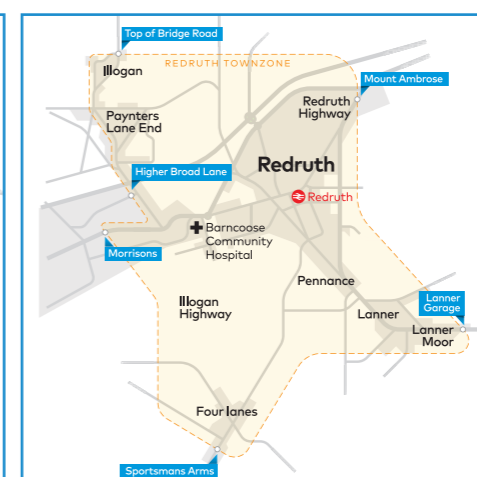

Sundays and bank holidays

buses towards RNAS Culdrose

Service No	36	36	36
Truro Railway Station	1028	1328	1628
Truro Bus Station	1033	1333	1633
Playing Place Bus Shelter	1043	1343	1643
Carnon Downs bus shelter	1045	1345	1645
Devoran Church	1052	1352	1652
Perranwell opp Royal Oak	1102	1402	1702
Stithians Crelow Lane	1112	1412	1712
Post Office	1117	1417	1717
Helston Tesco	1130	1430	1730
Helston Seven Stars	1135	1435	1735
Helston Sainsburys	1140	1440	1740
RNAS Culdrose	1145	1445	

for Flambards

buses towards Truro

Service No	36	36	36
RNAS Culdrose	1201	1501	
Cottage Hospital	1205	1505	
Helston Sainsburys	0908	1208	1508
Helston Seven Stars Arr	0913	1213	1513
Helston Seven Stars Dep	0915	1215	1515
Helston Tesco	0920	1220	1520
Post Office	0932	1232	1532
Stithians Crelow Lane	0938	1238	1538
Perranwell Royal Oak	0948	1248	1548
Devoran Church	0958	1258	1558
Carnon Downs bus shelter	1005	1305	1605
Playing Place Bus Shelter	1007	1307	1607
Truro Bus Station	1017	1317	1617
Truro Railway Station	1022	1322	1622

Mondays to Fridays on schooldays only

buses towards Redruth School

Service No	36S	36S
	SD	SD
Penair School		1510
Truro Bus Station C	0717	1520
Playing Place Bus Shelter	0727	1530
Carnon Downs bus shelter	0729	1532
Carnon Downs Bissoe Road	0732	1535
Devoran Church	0738	1541
Perranwell Railway Station	0743	1546
Perranwell opp Chapel	0745	1548
Frogpool Cornish Arms	0749	1552
Pulla Cross Trelawney Estate	0750	1553
Gwennap Church	0756	1559
Carharrack Foxes Row	0802	
Trevarth Trevarth Terrace	0804	
Lanner Post Office	0807	
Redruth Railway Station	0815	
Redruth School	0820	

buses towards Truro