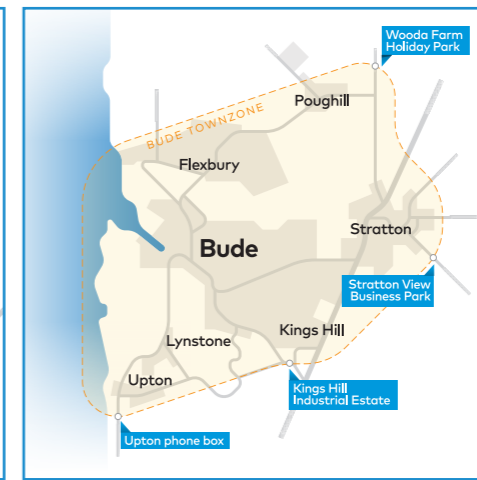

Sundays and bank holidays

buses towards RNAS Culdrose

Service No	36	36	36
Truro Railway Station	1028	1328	1628
Truro Bus Station	1033	1333	1633
Playing Place Bus Shelter	1043	1343	1643
Carnon Downs bus shelter	1045	1345	1645
Devoran Church	1052	1352	1652
Perranwell opp Royal Oak	1102	1402	1702
Stithians Crelow Lane	1112	1412	1712
Post Office	1117	1417	1717
Helston Tesco	1130	1430	1730
Helston Seven Stars	1135	1435	1735
Helston Sainsburys	1140	1440	1740
RNAS Culdrose	1145	1445	

for Flambards

buses towards Truro

Service No	36	36	36
RNAS Culdrose	1201	1501	
Cottage Hospital	1205	1505	
Helston Sainsburys	0908	1208	1508
Helston Seven Stars Arr	0913	1213	1513
Helston Seven Stars Dep	0915	1215	1515
Helston Tesco	0920	1220	1520
Post Office	0932	1232	1532
Stithians Crelow Lane	0938	1238	1538
Perranwell Royal Oak	0948	1248	1548
Devoran Church	0958	1258	1558
Carnon Downs bus shelter	1005	1305	1605
Playing Place Bus Shelter	1007	1307	1607
Truro Bus Station	1017	1317	1617
Truro Railway Station	1022	1322	1622

Mondays to Fridays on schooldays only

buses towards Redruth School

Service No	36S	36S
	SD	SD
Penair School		1510
Truro Bus Station C	0717	1520
Playing Place Bus Shelter	0727	1530
Carnon Downs bus shelter	0729	1532
Carnon Downs Bissoe Road	0732	1535
Devoran Church	0738	1541
Perranwell Railway Station	0743	1546
Perranwell opp Chapel	0745	1548
Frogpool Cornish Arms	0749	1552
Pulla Cross Trelawney Estate	0750	1553
Gwennap Church	0756	1559
Carharrack Foxes Row	0802	
Trevarth Trevarth Terrace	0804	
Lanner Post Office	0807	
Redruth Railway Station	0815	
Redruth School	0820	

buses towards Truro