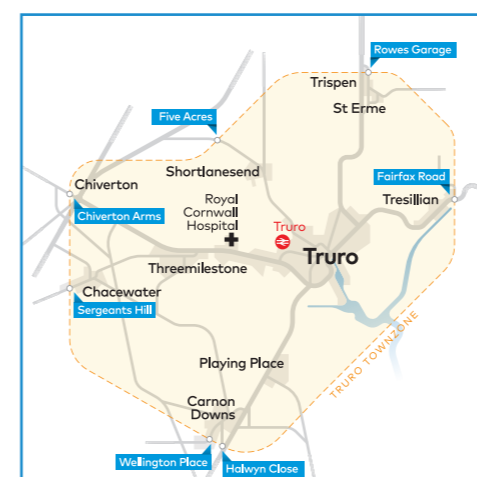

Sundays and bank holidays

buses towards RNAS Culdrose

Service No	36	36	36
Truro Railway Station	1028	1328	1628
Truro Bus Station	1033	1333	1633
Playing Place Bus Shelter	1043	1343	1643
Carnon Downs bus shelter	1045	1345	1645
Devoran Church	1052	1352	1652
Perranwell opp Royal Oak	1102	1402	1702
Stithians Crelow Lane	1112	1412	1712
Post Office	1117	1417	1717
Helston Tesco	1130	1430	1730
Helston Seven Stars	1135	1435	1735
Helston Sainsburys	1140	1440	1740
RNAS Culdrose	1145	1445	

for Flambards

buses towards Truro

Service No	36	36	36
RNAS Culdrose	1201	1501	
Cottage Hospital	1205	1505	
Helston Sainsburys	0908	1208	1508
Helston Seven Stars Arr	0913	1213	1513
Helston Seven Stars Dep	0915	1215	1515
Helston Tesco	0920	1220	1520
Post Office	0932	1232	1532
Stithians Crelow Lane	0938	1238	1538
Perranwell Royal Oak	0948	1248	1548
Devoran Church	0958	1258	1558
Carnon Downs bus shelter	1005	1305	1605
Playing Place Bus Shelter	1007	1307	1607
Truro Bus Station	1017	1317	1617
Truro Railway Station	1022	1322	1622

Mondays to Fridays on schooldays only

buses towards Redruth School

Service No	36S	36S
	SD	SD
Penair School		1510
Truro Bus Station C	0717	1520
Playing Place Bus Shelter	0727	1530
Carnon Downs bus shelter	0729	1532
Carnon Downs Bissoe Road	0732	1535
Devoran Church	0738	1541
Perranwell Railway Station	0743	1546
Perranwell opp Chapel	0745	1548
Frogpool Cornish Arms	0749	1552
Pulla Cross Trelawney Estate	0750	1553
Gwennap Church	0756	1559
Carharrack Foxes Row	0802	
Trevarth Trevarth Terrace	0804	
Lanner Post Office	0807	
Redruth Railway Station	0815	
Redruth School	0820	

buses towards Truro