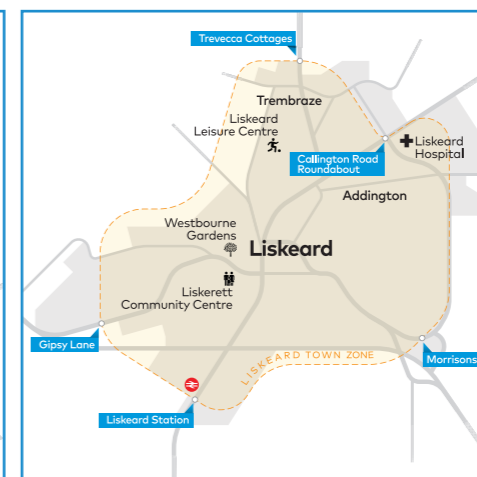

Sundays and bank holidays

buses towards RNAS Culdrose

Service No	36	36	36
Truro Railway Station	1028	1328	1628
Truro Bus Station	1033	1333	1633
Playing Place Bus Shelter	1043	1343	1643
Carnon Downs bus shelter	1045	1345	1645
Devoran Church	1052	1352	1652
Perranwell opp Royal Oak	1102	1402	1702
Stithians Crelow Lane	1112	1412	1712
Post Office	1117	1417	1717
Helston Tesco	1130	1430	1730
Helston Seven Stars	1135	1435	1735
Helston Sainsburys	1140	1440	1740
RNAS Culdrose	1145	1445	

for Flambards

buses towards Truro

Service No	36	36	36
RNAS Culdrose	1201	1501	
Cottage Hospital	1205	1505	
Helston Sainsburys	0908	1208	1508
Helston Seven Stars Arr	0913	1213	1513
Helston Seven Stars Dep	0915	1215	1515
Helston Tesco	0920	1220	1520
Post Office	0932	1232	1532
Stithians Crelow Lane	0938	1238	1538
Perranwell Royal Oak	0948	1248	1548
Devoran Church	0958	1258	1558
Carnon Downs bus shelter	1005	1305	1605
Playing Place Bus Shelter	1007	1307	1607
Truro Bus Station	1017	1317	1617
Truro Railway Station	1022	1322	1622

Mondays to Fridays on schooldays only

buses towards Redruth School

Service No	36S	36S
	SD	SD
Penair School		1510
Truro Bus Station C	0717	1520
Playing Place Bus Shelter	0727	1530
Carnon Downs bus shelter	0729	1532
Carnon Downs Bissoe Road	0732	1535
Devoran Church	0738	1541
Perranwell Railway Station	0743	1546
Perranwell opp Chapel	0745	1548
Frogpool Cornish Arms	0749	1552
Pulla Cross Trelawney Estate	0750	1553
Gwennap Church	0756	1559
Carharrack Foxes Row	0802	
Trevarth Trevarth Terrace	0804	
Lanner Post Office	0807	
Redruth Railway Station	0815	
Redruth School	0820	

buses towards Truro