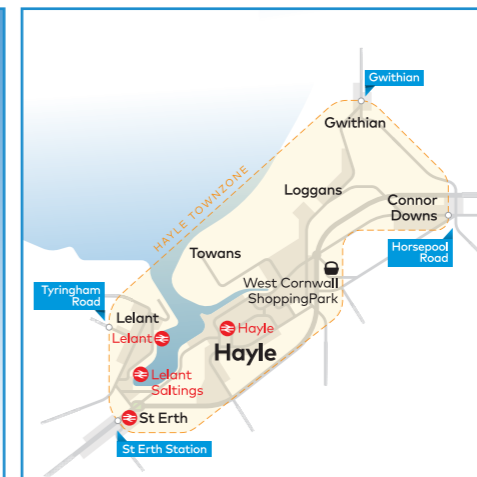

Sundays and bank holidays

buses towards RNAS Culdrose

Service No	36	36	36
Truro Railway Station	1028	1328	1628
Truro Bus Station	1033	1333	1633
Playing Place Bus Shelter	1043	1343	1643
Carnon Downs bus shelter	1045	1345	1645
Devoran Church	1052	1352	1652
Perranwell opp Royal Oak	1102	1402	1702
Stithians Crelow Lane	1112	1412	1712
Post Office	1117	1417	1717
Helston Tesco	1130	1430	1730
Helston Seven Stars	1135	1435	1735
Helston Sainsburys	1140	1440	1740
RNAS Culdrose	1145	1445	

for Flambards

buses towards Truro

Service No	36	36	36
RNAS Culdrose	1201	1501	
Cottage Hospital	1205	1505	
Helston Sainsburys	0908	1208	1508
Helston Seven Stars Arr	0913	1213	1513
Helston Seven Stars Dep	0915	1215	1515
Helston Tesco	0920	1220	1520
Post Office	0932	1232	1532
Stithians Crelow Lane	0938	1238	1538
Perranwell Royal Oak	0948	1248	1548
Devoran Church	0958	1258	1558
Carnon Downs bus shelter	1005	1305	1605
Playing Place Bus Shelter	1007	1307	1607
Truro Bus Station	1017	1317	1617
Truro Railway Station	1022	1322	1622

Mondays to Fridays on schooldays only

buses towards Redruth School

Service No	36S	36S
	SD	SD
Penair School		1510
Truro Bus Station C	0717	1520
Playing Place Bus Shelter	0727	1530
Carnon Downs bus shelter	0729	1532
Carnon Downs Bissoe Road	0732	1535
Devoran Church	0738	1541
Perranwell Railway Station	0743	1546
Perranwell opp Chapel	0745	1548
Frogpool Cornish Arms	0749	1552
Pulla Cross Trelawney Estate	0750	1553
Gwennap Church	0756	1559
Carharrack Foxes Row	0802	
Trevarth Trevarth Terrace	0804	
Lanner Post Office	0807	
Redruth Railway Station	0815	
Redruth School	0820	

buses towards Truro