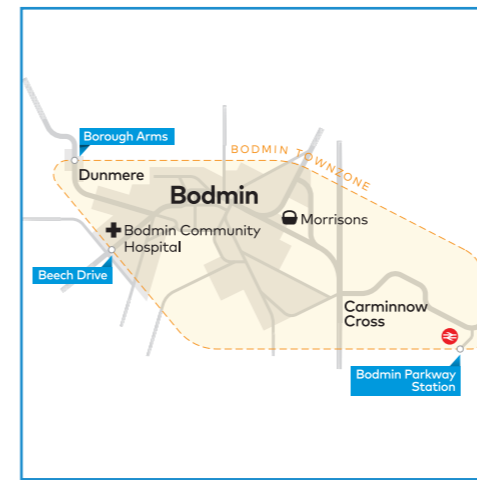

Sundays and bank holidays

buses towards RNAS Culdrose

Service No	36	36	36
Truro Railway Station	1028	1328	1628
Truro Bus Station	1033	1333	1633
Playing Place Bus Shelter	1043	1343	1643
Carnon Downs bus shelter	1045	1345	1645
Devoran Church	1052	1352	1652
Perranwell opp Royal Oak	1102	1402	1702
Stithians Crelow Lane	1112	1412	1712
Post Office	1117	1417	1717
Helston Tesco	1130	1430	1730
Helston Seven Stars	1135	1435	1735
Helston Sainsburys	1140	1440	1740
RNAS Culdrose	1145	1445	

for Flambards

buses towards Truro

Service No	36	36	36
RNAS Culdrose	1201	1501	
Cottage Hospital	1205	1505	
Helston Sainsburys	0908	1208	1508
Helston Seven Stars Arr	0913	1213	1513
Helston Seven Stars Dep	0915	1215	1515
Helston Tesco	0920	1220	1520
Post Office	0932	1232	1532
Stithians Crelow Lane	0938	1238	1538
Perranwell Royal Oak	0948	1248	1548
Devoran Church	0958	1258	1558
Carnon Downs bus shelter	1005	1305	1605
Playing Place Bus Shelter	1007	1307	1607
Truro Bus Station	1017	1317	1617
Truro Railway Station	1022	1322	1622

Mondays to Fridays on schooldays only

buses towards Redruth School

Service No	36S	36S
	SD	SD
Penair School		1510
Truro Bus Station C	0717	1520
Playing Place Bus Shelter	0727	1530
Carnon Downs bus shelter	0729	1532
Carnon Downs Bissoe Road	0732	1535
Devoran Church	0738	1541
Perranwell Railway Station	0743	1546
Perranwell opp Chapel	0745	1548
Frogpool Cornish Arms	0749	1552
Pulla Cross Trelawney Estate	0750	1553
Gwennap Church	0756	1559
Carharrack Foxes Row	0802	
Trevarth Trevarth Terrace	0804	
Lanner Post Office	0807	
Redruth Railway Station	0815	
Redruth School	0820	

buses towards Truro