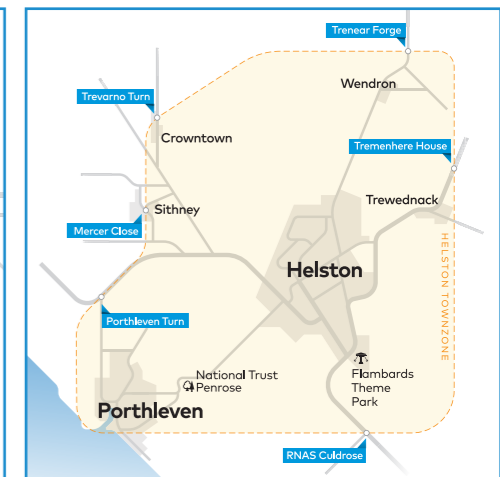

Sundays and bank holidays

buses towards RNAS Culdrose

Service No	36	36	36
Truro Railway Station	1028	1328	1628
Truro Bus Station	1033	1333	1633
Playing Place Bus Shelter	1043	1343	1643
Carnon Downs bus shelter	1045	1345	1645
Devoran Church	1052	1352	1652
Perranwell opp Royal Oak	1102	1402	1702
Stithians Crelow Lane	1112	1412	1712
Post Office	1117	1417	1717
Helston Tesco	1130	1430	1730
Helston Seven Stars	1135	1435	1735
Helston Sainsburys	1140	1440	1740
RNAS Culdrose	1145	1445	

for Flambards

buses towards Truro

Service No	36	36	36
RNAS Culdrose	1201	1501	
Cottage Hospital	1205	1505	
Helston Sainsburys	0908	1208	1508
Helston Seven Stars Arr	0913	1213	1513
Helston Seven Stars Dep	0915	1215	1515
Helston Tesco	0920	1220	1520
Post Office	0932	1232	1532
Stithians Crelow Lane	0938	1238	1538
Perranwell Royal Oak	0948	1248	1548
Devoran Church	0958	1258	1558
Carnon Downs bus shelter	1005	1305	1605
Playing Place Bus Shelter	1007	1307	1607
Truro Bus Station	1017	1317	1617
Truro Railway Station	1022	1322	1622

Mondays to Fridays on schooldays only

buses towards Redruth School

Service No	36S	36S
	SD	SD
Penair School		1510
Truro Bus Station C	0717	1520
Playing Place Bus Shelter	0727	1530
Carnon Downs bus shelter	0729	1532
Carnon Downs Bissoe Road	0732	1535
Devoran Church	0738	1541
Perranwell Railway Station	0743	1546
Perranwell opp Chapel	0745	1548
Frogpool Cornish Arms	0749	1552
Pulla Cross Trelawney Estate	0750	1553
Gwennap Church	0756	1559
Carharrack Foxes Row	0802	
Trevarth Trevarth Terrace	0804	
Lanner Post Office	0807	
Redruth Railway Station	0815	
Redruth School	0820	

buses towards Truro