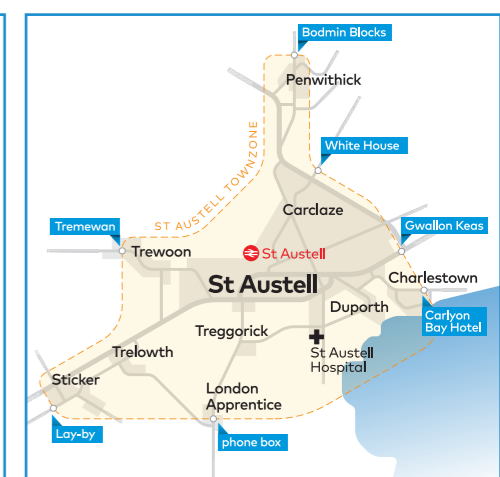

Sundays and bank holidays

buses towards RNAS Culdrose

Service No	36	36	36
Truro Railway Station	1028	1328	1628
Truro Bus Station	1033	1333	1633
Playing Place Bus Shelter	1043	1343	1643
Carnon Downs bus shelter	1045	1345	1645
Devoran Church	1052	1352	1652
Perranwell opp Royal Oak	1102	1402	1702
Stithians Crelow Lane	1112	1412	1712
Post Office	1117	1417	1717
Helston Tesco	1130	1430	1730
Helston Seven Stars	1135	1435	1735
Helston Sainsburys	1140	1440	1740
RNAS Culdrose	1145	1445	

for Flambards

buses towards Truro

Service No	36	36	36
RNAS Culdrose	1201	1501	
Cottage Hospital	1205	1505	
Helston Sainsburys	0908	1208	1508
Helston Seven Stars Arr	0913	1213	1513
Helston Seven Stars Dep	0915	1215	1515
Helston Tesco	0920	1220	1520
Post Office	0932	1232	1532
Stithians Crelow Lane	0938	1238	1538
Perranwell Royal Oak	0948	1248	1548
Devoran Church	0958	1258	1558
Carnon Downs bus shelter	1005	1305	1605
Playing Place Bus Shelter	1007	1307	1607
Truro Bus Station	1017	1317	1617
Truro Railway Station	1022	1322	1622

Mondays to Fridays on schooldays only

buses towards Redruth School

Service No	36S	36S
	SD	SD
Penair School		1510
Truro Bus Station C	0717	1520
Playing Place Bus Shelter	0727	1530
Carnon Downs bus shelter	0729	1532
Carnon Downs Bissoe Road	0732	1535
Devoran Church	0738	1541
Perranwell Railway Station	0743	1546
Perranwell opp Chapel	0745	1548
Frogpool Cornish Arms	0749	1552
Pulla Cross Trelawney Estate	0750	1553
Gwennap Church	0756	1559
Carharrack Foxes Row	0802	
Trevarth Trevarth Terrace	0804	
Lanner Post Office	0807	
Redruth Railway Station	0815	
Redruth School	0820	

buses towards Truro