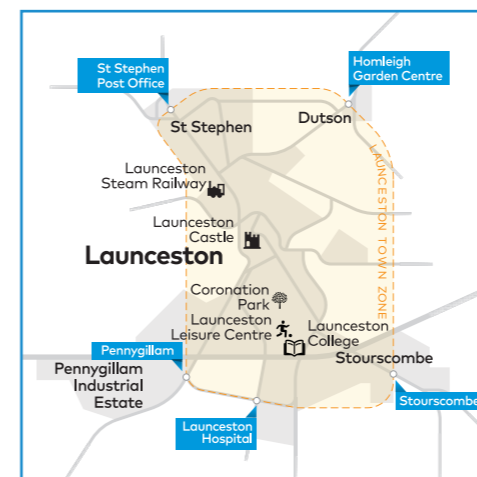

Sundays and bank holidays

buses towards RNAS Culdrose

Service No	36	36	36
Truro Railway Station	1028	1328	1628
Truro Bus Station	1033	1333	1633
Playing Place Bus Shelter	1043	1343	1643
Carnon Downs bus shelter	1045	1345	1645
Devoran Church	1052	1352	1652
Perranwell opp Royal Oak	1102	1402	1702
Stithians Crelow Lane	1112	1412	1712
Post Office	1117	1417	1717
Helston Tesco	1130	1430	1730
Helston Seven Stars	1135	1435	1735
Helston Sainsburys	1140	1440	1740
RNAS Culdrose	1145	1445	

for Flambards

buses towards Truro

Service No	36	36	36
RNAS Culdrose	1201	1501	
Cottage Hospital	1205	1505	
Helston Sainsburys	0908	1208	1508
Helston Seven Stars Arr	0913	1213	1513
Helston Seven Stars Dep	0915	1215	1515
Helston Tesco	0920	1220	1520
Post Office	0932	1232	1532
Stithians Crelow Lane	0938	1238	1538
Perranwell Royal Oak	0948	1248	1548
Devoran Church	0958	1258	1558
Carnon Downs bus shelter	1005	1305	1605
Playing Place Bus Shelter	1007	1307	1607
Truro Bus Station	1017	1317	1617
Truro Railway Station	1022	1322	1622

Mondays to Fridays on schooldays only

buses towards Redruth School

Service No	36S	36S
	SD	SD
Penair School		1510
Truro Bus Station C	0717	1520
Playing Place Bus Shelter	0727	1530
Carnon Downs bus shelter	0729	1532
Carnon Downs Bissoe Road	0732	1535
Devoran Church	0738	1541
Perranwell Railway Station	0743	1546
Perranwell opp Chapel	0745	1548
Frogpool Cornish Arms	0749	1552
Pulla Cross Trelawney Estate	0750	1553
Gwennap Church	0756	1559
Carharrack Foxes Row	0802	
Trevarth Trevarth Terrace	0804	
Lanner Post Office	0807	
Redruth Railway Station	0815	
Redruth School	0820	

buses towards Truro